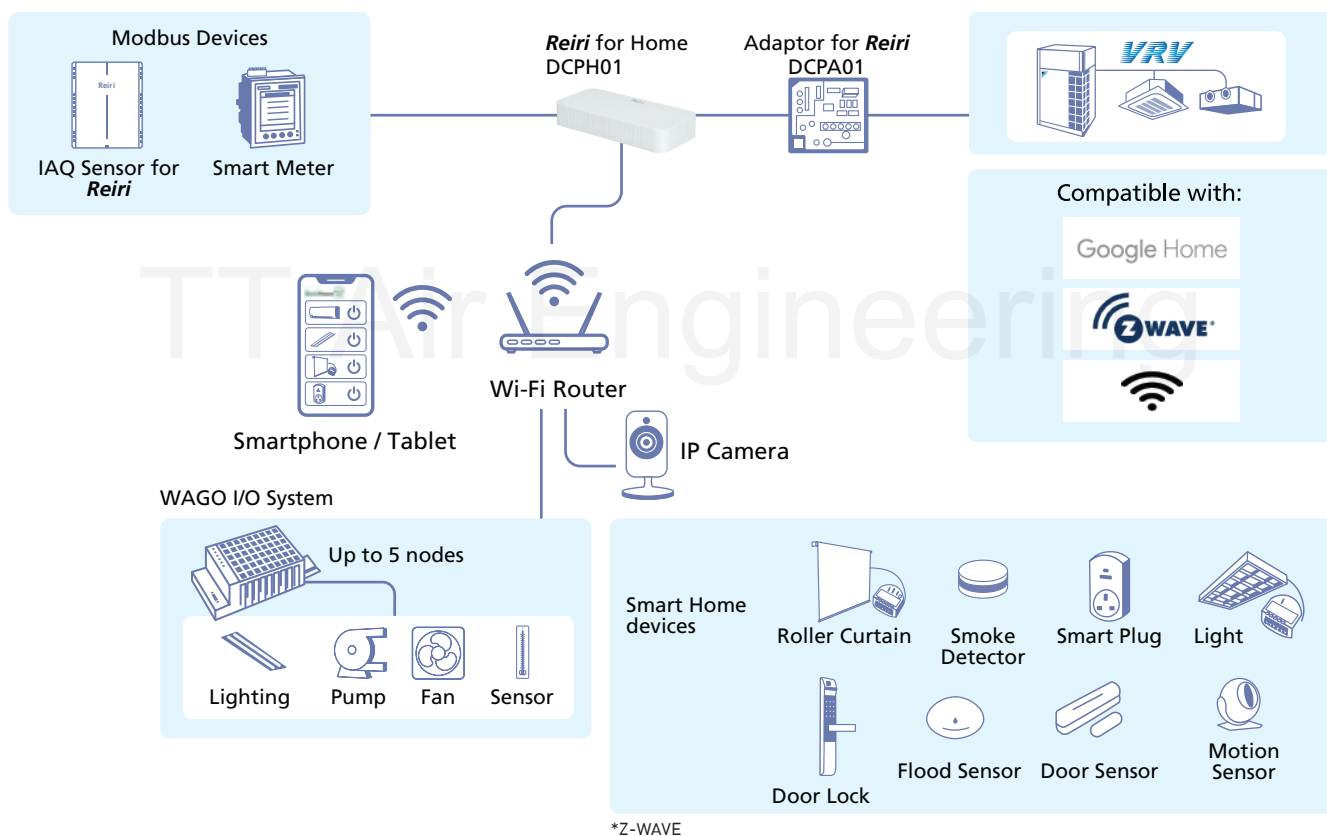

Multi Site Management Solution (Reiri for Office (Multisite Extension): DCPF10)

Centralised control and remote access for all devices in multiple buildings across different locations conveniently located on one secured platform.

Note: Multi-site Branch Expansion is offered as optional software.

Smart Home Solution (Reiri for Home: DCPH01)

The complete smart home air conditioning solution for every homeowners with integration capabilities to allow ease and convenience of control for almost every smart devices

Complete Smart Home Solution

- Supports Zwave, WAGO, Modbus, LAN communication
- Convenience & Lifestyle
- IAQ Management
- Energy Management
- Home Security Solution
- Google Home Enabled

Note: Residential automatic control and system report is offered as optional software.

Up to 64 indoor units can be controlled

VRV Smart Centralised Control Solution (Reiri for Home (Lite Version) :DCPH02)

Designed to enhance the comfort and convenience for homeowners, offering complete control of core functions in Daikin Airconditioning system remotely through app access