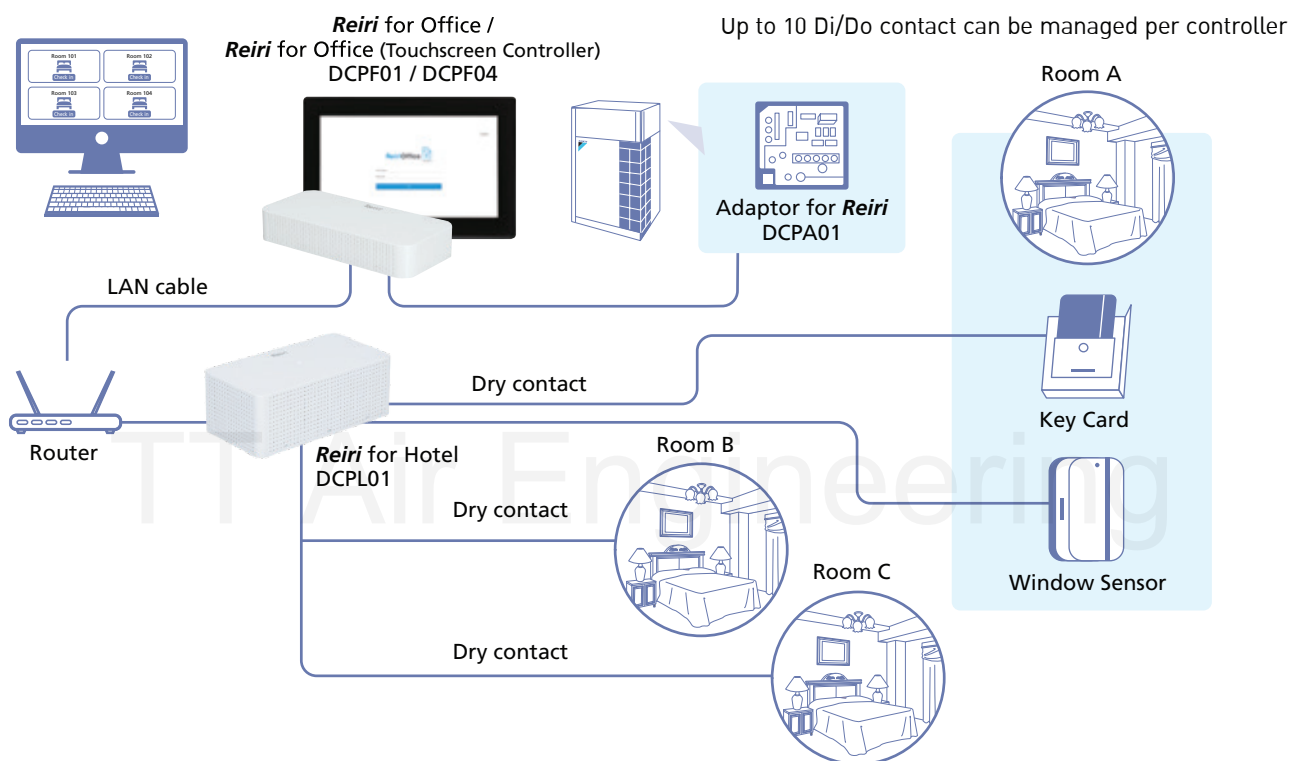

Up to 64 indoor units can be controlled

VRV Smart Centralised Control Solution (Reiri for Home (Lite Version) :DCPH02)

Designed to enhance the comfort and convenience for homeowners, offering complete control of core functions in Daikin Airconditioning system remotely through app access

Note: Residential automatic control and system report is offered as optional software.

Up to 30 indoor units can be controlled

Control Systems

Hotel Air Conditioning Solution (Reiri for Hotel :DCPL01)

The smart hotel air conditioning solution for effective air conditioning operation that maximize guest comfort and minimize energy consumption in a hotel

Air Conditioning Guestroom Interlocking Management

- Automatic air conditioning control based on check in/out signal, key card signal and window open/close signal
- Guest comfort

Note: The **Reiri** for Hotel controller has to be used with **Reiri** for Office / **Reiri** for Office (Touchscreen Controller) / **Reiri** for Office (Controller Extension) controller as building controller.

Villa Air Conditioning Solution (Reiri for Resort :DCPR01)

Designed to enhance the comfort and convenience for each villa according to use by guests

- Automatic air conditioning control based on check in/out signal, key card signal and window open/close signal
- Guest comfort