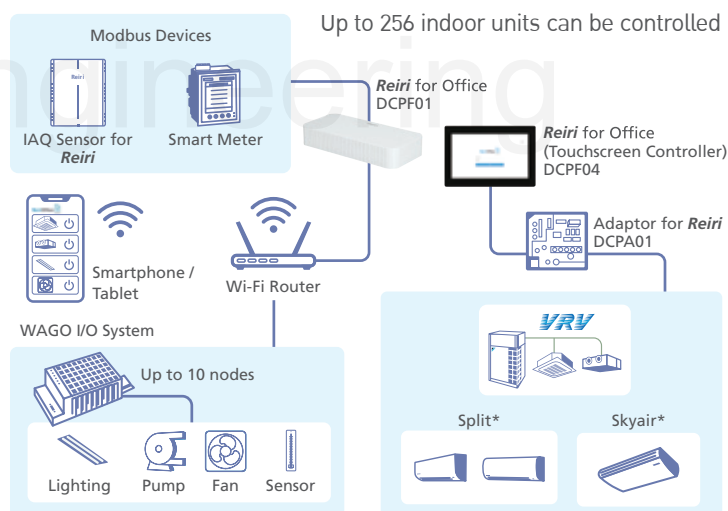

Complete control system for VRV systems

Office Air Conditioning Solution

(Reiri for Office: DCPF01 / Reiri for Office (Touchscreen Controller): DCPF04)

a simple office buildings air conditioning solutions with secured, cloud enabled platform, allowing greater ease of control and control while being energy-efficient. The flagship model DCPF04 offers the smart control system with a dedicated touch panel.

Intelligent Building Solution

- Easy to install and configure with dedicated Configuration Mobile App for installers.
- Remote control operation through mobile App from anywhere.
- Energy management through P.P.D. billing, Energy graph and real time energy display function
- IAQ Management via real time monitoring and trend graph for keeping record.
- Effective Air conditioning usage with setpoint range limitation, set back function, remote control prohibition.