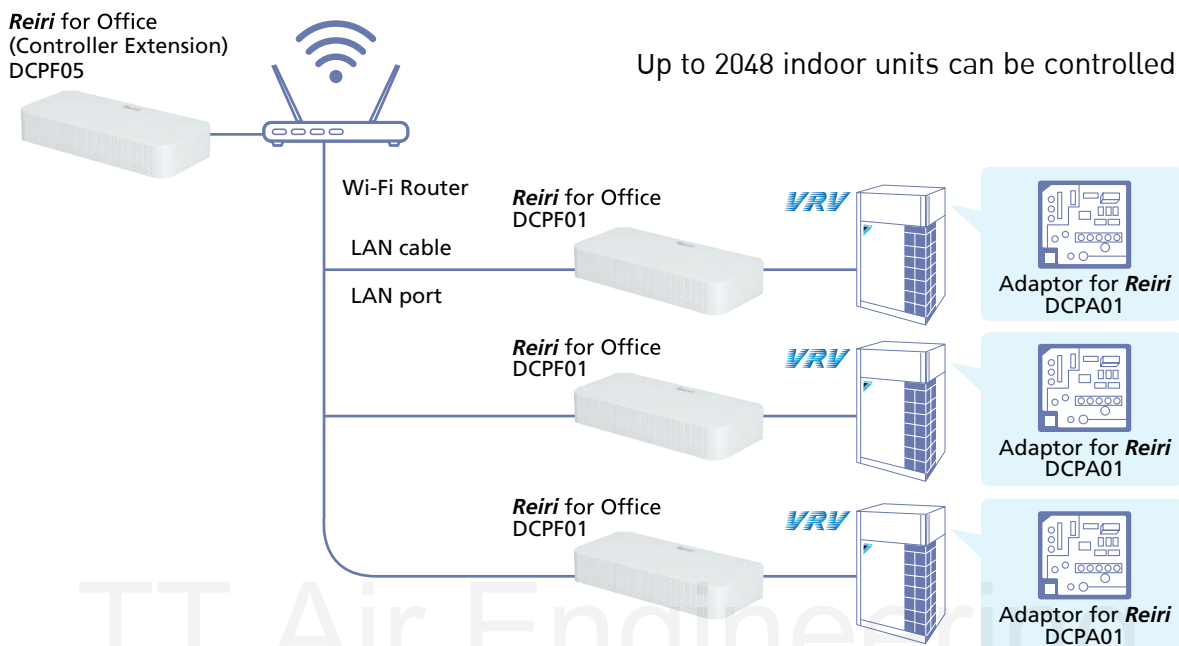

*Additional Interface Adaptors may be required.

Specification

Category	Function	Description
Monitoring & Control	Status monitoring	On/Off, setpoint, operation mode, fan step, flap, error, error code, Room temperature
	Manual Operation	On/off, setpoint, operation mode, fan step, flap, scene control ¹
	Remote control prohibition	Individually prohibit operation of each local remote-control function
	Setpoint range limitation	To limit setpoint range for each indoor unit management point
Automatic Control functions	Automatic changeover ¹	Number of changeover groups: 100
	Off timer	Off timer duration can set from 5min to 120min with every 5min interval
	Setback ¹	Setback setpoint can selected within 24-35°C in cooling mode and 5-20°C in heating mode.
	Schedule	Number of programmes: 100; Up to 20 actions can be registered per pattern.
Data Management	Interlock ¹	Interlock operation depending on equipment status
	History, Report ¹	Operation data (latest information and operation report) and error report on daily/monthly basis.
	Trend graph ¹ , energy graph ¹	Chart on environmental changes and energy (and other meter) values.
	Real time energy display ^{1,2}	Daily/ Monthly real time energy consumption status on screen.
	P.P.D Billing ^{1,2}	Generate Bill with Power Proportional Distribution data retrieved from the system.
	System Setting	Language, Password setting, Account setting, Notification, Email Notification

¹ Optional software for Reiri for Office, DCPF01

² Optional software for Reiri for Office (Touchscreen Controller), DCPF04

Control Systems

Office Expanded Solution (Reiri for Office (Controller Extension) :DCPF05)

A dedicated control solution for large scale office buildings through centralised control of multiple Reiri for office controller on a single secured and cloud-enabled platform.

Note: P.P.D. & Tenant Billing Management and Real-Time Energy Monitoring (R.E.M.) are offered as optional software.