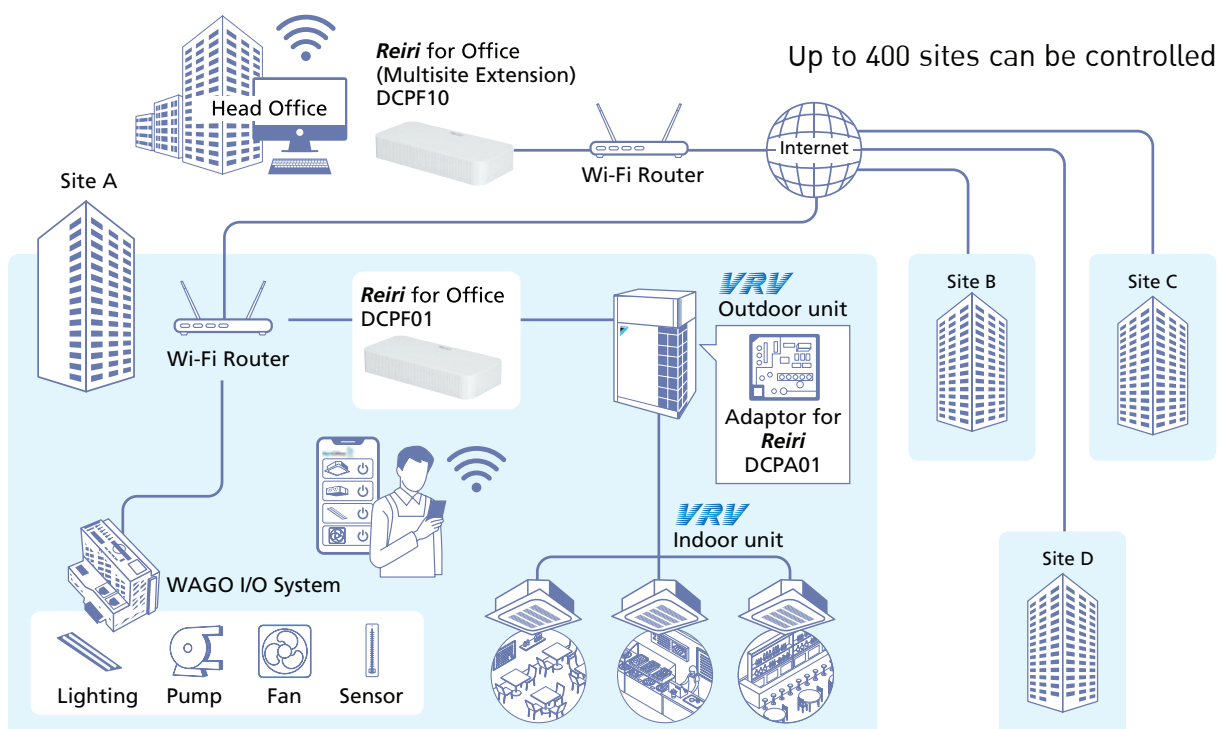

A dedicated control solution for large scale office buildings through centralised control of multiple Reiri for office controller on a single secured and cloud-enabled platform.

Note: P.P.D. & Tenant Billing Management and Real-Time Energy Monitoring (R.E.M.) are offered as optional software.

Multi Site Management Solution (Reiri for Office (Multisite Extension): DCPF10)

Centralised control and remote access for all devices in multiple buildings across different locations conveniently located on one secured platform.

Note: Multi-site Branch Expansion is offered as optional software.

Smart Home Solution (Reiri for Home: DCPH01)

The complete smart home air conditioning solution for every homeowners with integration capabilities to allow ease and convenience of control for almost every smart devices