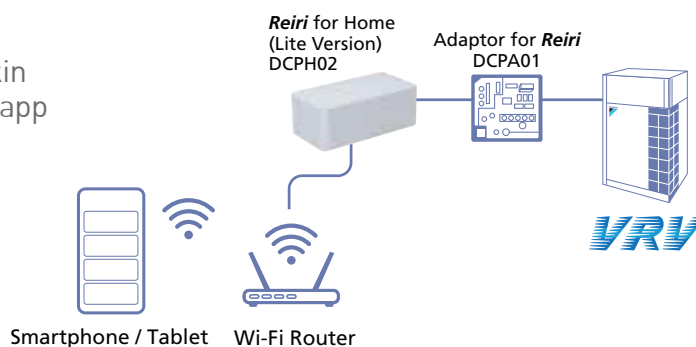

Note: Multi-site Branch Expansion is offered as optional software.

Smart Home Solution (Reiri for Home: DCPH01)

The complete smart home air conditioning solution for every homeowners with integration capabilities to allow ease and convenience of control for almost every smart devices

Complete Smart Home Solution

- Supports Zwave, WAGO, Modbus, LAN communication
- Convenience & Lifestyle
- IAQ Management
- Energy Management
- Home Security Solution
- Google Home Enabled

Note: Residential automatic control and system report is offered as optional software.

Up to 64 indoor units can be controlled

VRV Smart Centralised Control Solution (Reiri for Home (Lite Version) :DCPH02)

Designed to enhance the comfort and convenience for homeowners, offering complete control of core functions in Daikin Airconditioning system remotely through app access

Note: Residential automatic control and system report is offered as optional software.

Up to 30 indoor units can be controlled

Control Systems

Hotel Air Conditioning Solution (Reiri for Hotel :DCPL01)

The smart hotel air conditioning solution for effective air conditioning operation that maximize guest comfort and minimize energy consumption in a hotel