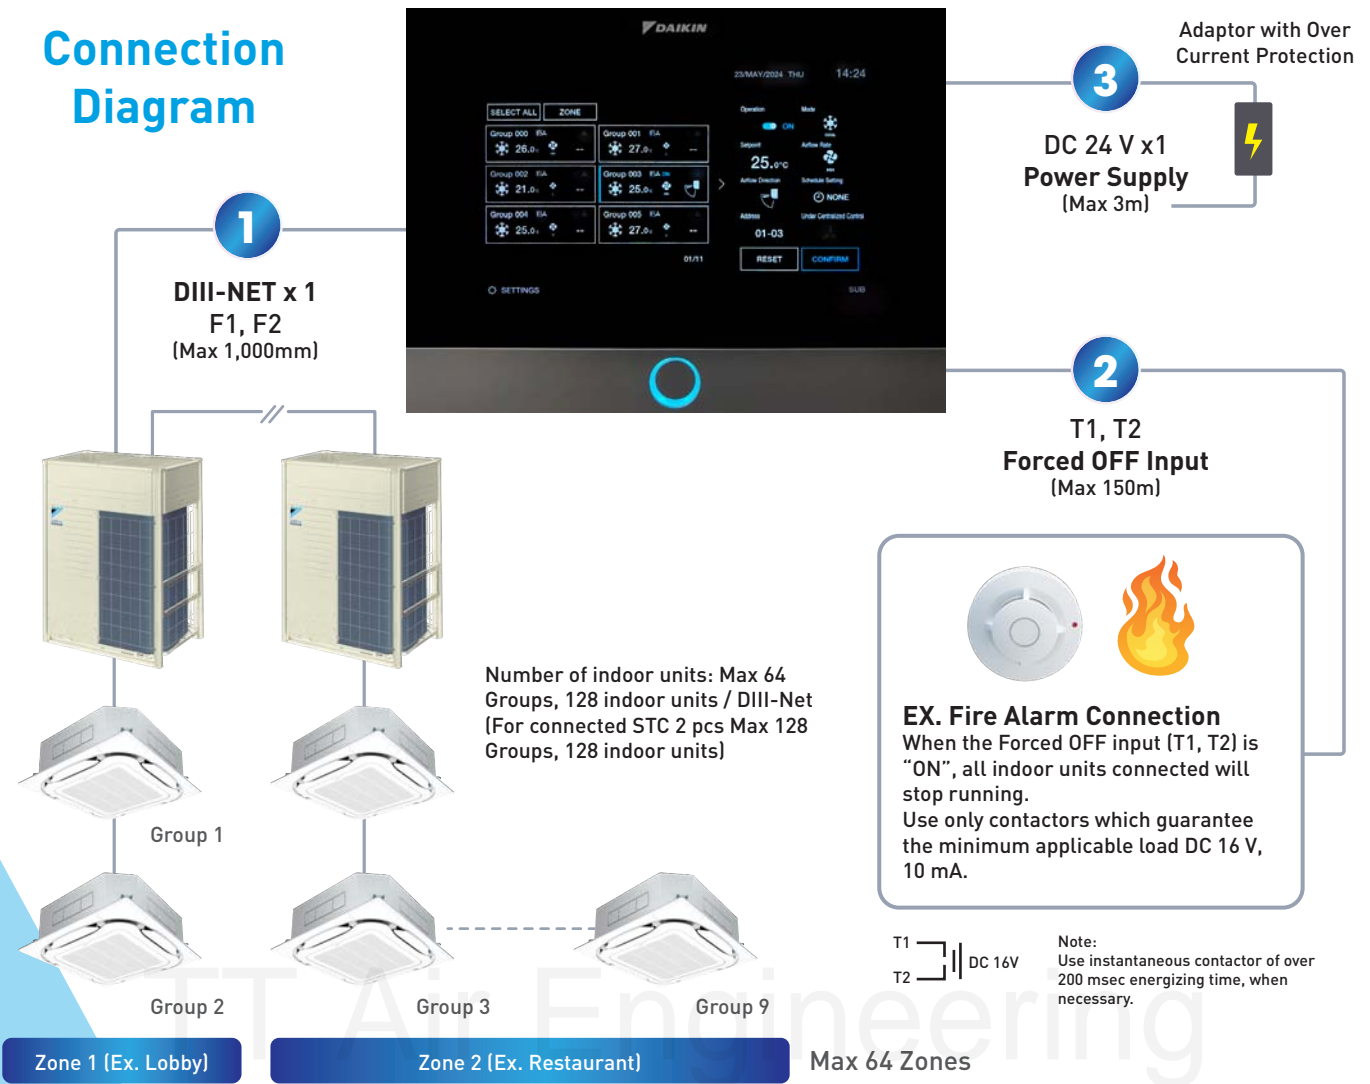

## Key Features

Daikin Eye

All in One

Touch Screen

Interactive UI

# Connection Diagram

## Simple Touch Controller DTP401A61

Display	LCD	Touch Screen 8 inch TFT	
Power Supply	Input	DC 24 V ± 5% (Adaptor Power Supply, EMS Reference IEC61000-4-5)	
	Rated Power Consumption	Max 5.5W	
Operation Conditions	Temperature	-10~50°C	
	Humidity	Less Than 95% RH	
External Input/Output	F1-F2 DIII-NET	1 Port	128 Indoor Units/ 64 Groups
	T1-T2	1 Port	Force OFF
Workability	Installation Environment	Indoor Wall (Direct by Screw)	
	Installation Direction	Horizontal Control	